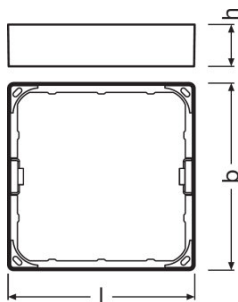

PRODUCT DATASHEET

DL SLIM FRAME SQ 155 WT

DOWNLIGHT SLIM SQUARE FRAME | Surface mounting frame, square shape

AREAS OF APPLICATION

- General illumination
- Public areas
- Stairways
- Corridors
- Foyers
- Shops

PRODUCT BENEFITS

- Cable entry on the side for electrical connection with low profil
- Easy installation thanks to included drilling template

PRODUCT FEATURES

- Low mounting depth
- Robust polycarbonate casing
- Mounting accessories included

TECHNICAL DATA

Dimensions & weight

Length	170.0 mm
Width	170.0 mm
Height	38.0 mm
Product weight	68.00 g

Colors & materials

Product color	White
----------------------	-------

Additional product data

Mounting location	Ceiling / Wall
--------------------------	----------------

Certificates & standards

Type of protection	/
---------------------------	---

LOGISTICAL DATA

Product code	Packaging unit (Pieces/Unit)	Dimensions (length x width x height)	Gross weight	Volume
4058075079410	Folding carton box 1	43 mm x 180 mm x 180 mm	119.00 g	1.39 dm ³
4058075079427	Shipping carton box 6	280 mm x 190 mm x 200 mm	902.00 g	10.64 dm ³