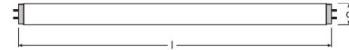

18 W/6500K

Product code 4008321874269

	G13
	590.0 mm
	26.0 mm
	–
W	18.00 W
lm	1300 lm
	–
	–
	1300 lm
	1300 lm
cd	–
K	6500 K
COLOUR	Cool Daylight
R_a	≥80
t [h]	18000 h
	–
V	57.0 V
Hz	–

	–
	–
	–
	–
	–
Hg	2.5 mg
	A
	23 kWh/1000h