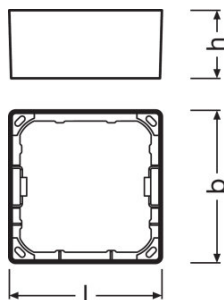

PRODUCT DATASHEET

DL SLIM FRAME SQ 105 WT

DOWNLIGHT SLIM SQUARE FRAME | Surface mounting frame, square shape

AREAS OF APPLICATION

- General illumination
- Public areas
- Stairways
- Corridors
- Foyers
- Shops

PRODUCT BENEFITS

- Cable entry on the side for electrical connection with low profil
- Easy installation thanks to included drilling template

PRODUCT FEATURES

- Low mounting depth
- Robust polycarbonate casing
- Mounting accessories included

TECHNICAL DATA

Dimensions & weight

Length	121.0 mm
Width	121.0 mm
Height	54.0 mm
Product weight	48.00 g

Colors & materials

Product color	White
----------------------	-------

Additional product data

Mounting location	Ceiling / Wall
--------------------------	----------------

Certificates & standards

Type of protection	/
---------------------------	---

LOGISTICAL DATA

Product code	Packaging unit (Pieces/Unit)	Dimensions (length x width x height)	Gross weight	Volume
4058075079397	Folding carton box 1	60 mm x 130 mm x 130 mm	96.00 g	1.01 dm ³
4058075079403	Shipping carton box 6	380 mm x 140 mm x 150 mm	696.00 g	7.98 dm ³