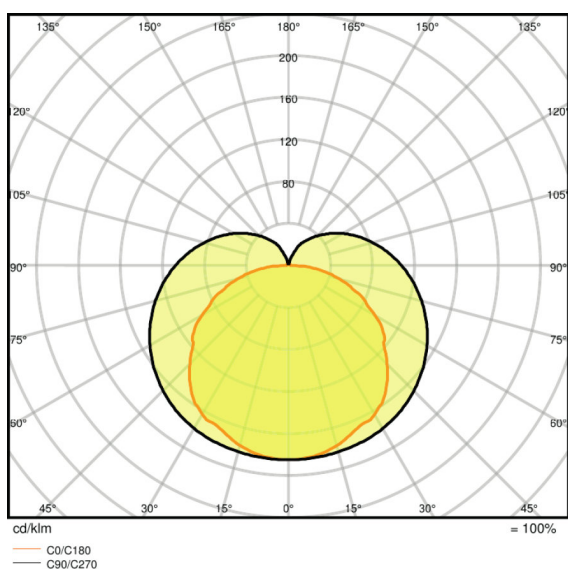

Ball shot safe	No

Certificates & standards

Protection class IK (shock resistance)	IK03
Glow Wire Test according to IEC 695-2-1	850 °C
Photobiological safety group EN62778	RG 0
Protection class	II
Type of protection	/
Standards	CE/CB/TÜV SÜD/EAC/RoHS

Light Distribution

LDC typ polar

EQUIPMENT / ACCESSORIES

- All required accessories included

LOGISTICAL DATA

Product code	Packaging unit (Pieces/Unit)	Dimensions (length x width x height)	Gross weight	Volume
4058075106093	Folding carton box 1	42 mm x 29 mm x 580 mm	167.00 g	0.71 dm³
4058075106109	Shipping carton box 25	558 mm x 223 mm x 180 mm	5954.00 g	22.40 dm³