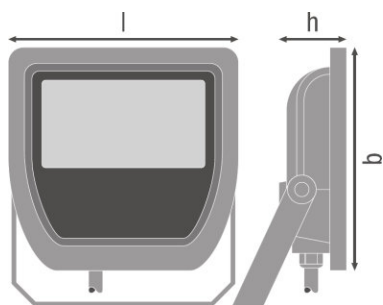

Product description	Lifespan L80 at 25 °C	Lifespan L90 at 25 °C	Capabilities		Certificates & standards		
			Dimmable	Type of connection	Protection class	Type of protection	Luminaire with limited surface temperature, class "D"
FLOODLIGHT 20 W 3000 K IP65 WT	30000 h	15000 h	No	Cable, 3-pole	I	IP65	Yes
FLOODLIGHT 20 W 4000 K IP65 BK	30000 h	15000 h	No	Cable, 3-pole	I	IP65	Yes
FLOODLIGHT 20 W 4000 K IP65 WT	30000 h	15000 h	No	Cable, 3-pole	I	IP65	Yes
FLOODLIGHT 20 W 6500 K IP65 BK	30000 h	15000 h	No	Cable, 3-pole	I	IP65	Yes
FLOODLIGHT 20 W 6500 K IP65 WT	30000 h	15000 h	No	Cable, 3-pole	I	IP65	Yes

FLOODLIGHT 20 W 3000 K IP65 BK