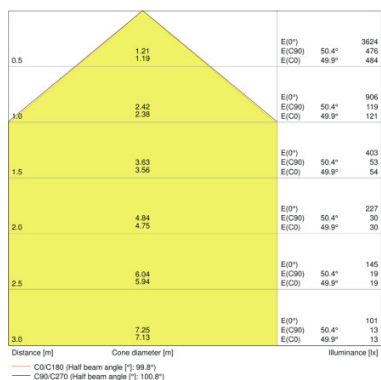

FLOODLIGHT 20 W 4000 K IP65 WT