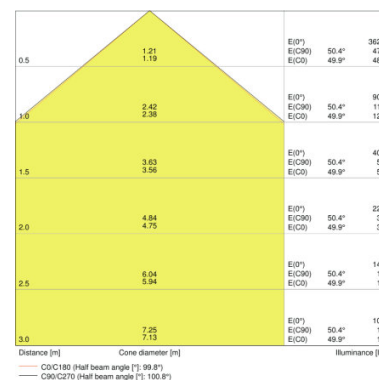

FLOODLIGHT 20 W 6500 K IP65 WT

APPLICATION ADVICE

For more detailed application information and graphics please see product datasheet.

LOGISTICAL DATA

Product code	Packaging unit (Pieces/Unit)	Dimensions (length x width x height)	Gross weight	Volume
4058075097452	Shipping carton box 10	301 mm x 247 mm x 221 mm	6780.00 g	16.43 dm³
4058075097476	Shipping carton box 10	301 mm x 247 mm x 221 mm	6811.00 g	16.43 dm³
4058075097490	Shipping carton box 10	301 mm x 247 mm x 221 mm	6780.00 g	16.43 dm³
4058075097513	Shipping carton box 10	301 mm x 247 mm x 221 mm	6660.00 g	16.43 dm³
4058075097537	Shipping carton box 10	301 mm x 247 mm x 221 mm	6730.00 g	16.43 dm³