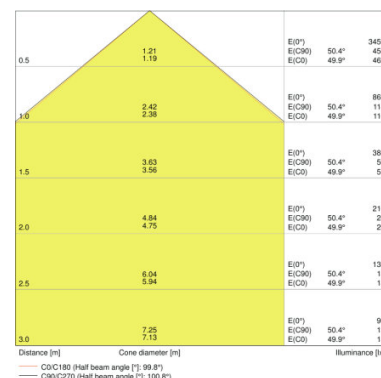

FLOODLIGHT 20 W 3000 K IP65 WT