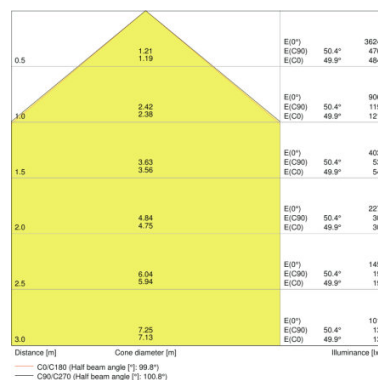

FLOODLIGHT 20 W 6500 K IP65 BK