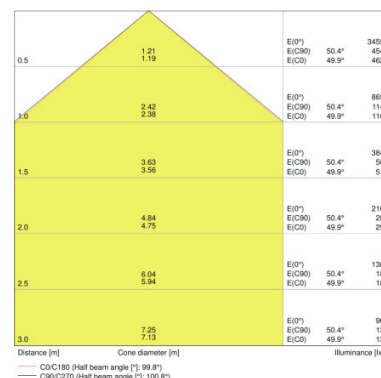

Product description	Lifespan L80 at 25 °C	Lifespan L90 at 25 °C	Capabilities		Certificates & standards		
			Dimmable	Type of connection	Protection class	Type of protection	Luminaire with limited surface temperature, class "D"
FLOODLIGHT 20 W 3000 K IP65 WT	30000 h	15000 h	No	Cable, 3-pole	I	IP65	Yes
FLOODLIGHT 20 W 4000 K IP65 BK	30000 h	15000 h	No	Cable, 3-pole	I	IP65	Yes
FLOODLIGHT 20 W 4000 K IP65 WT	30000 h	15000 h	No	Cable, 3-pole	I	IP65	Yes
FLOODLIGHT 20 W 6500 K IP65 BK	30000 h	15000 h	No	Cable, 3-pole	I	IP65	Yes
FLOODLIGHT 20 W 6500 K IP65 WT	30000 h	15000 h	No	Cable, 3-pole	I	IP65	Yes

FLOODLIGHT 20 W 3000 K IP65 BK