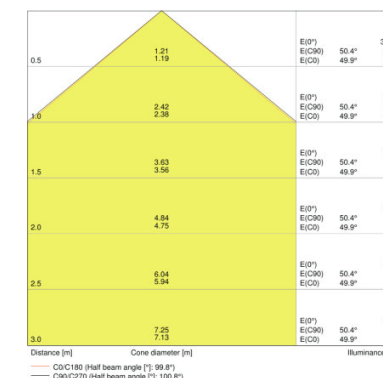

FLOODLIGHT 20 W 4000 K IP65 BK

FLOODLIGHT 20 W 3000 K IP65 BK,
FLOODLIGHT 20 W 3000 K IP65 WT,
FLOODLIGHT 20 W 4000 K IP65 BK,
FLOODLIGHT 20 W 4000 K IP65 WT,
FLOODLIGHT 20 W 6500 K IP65 BK,
FLOODLIGHT 20 W 6500 K IP65 WT